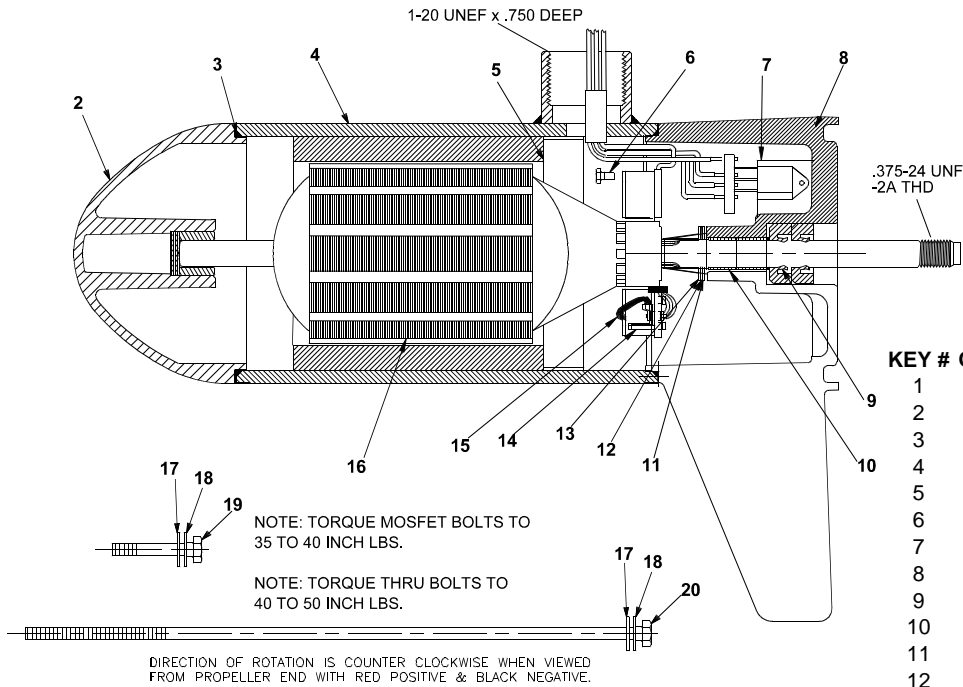

MotorGuide® REPAIR PARTS

Models:
L500RF

SPECIFICATIONS:
 Year of Intro 1994
 Thrust 55LBS
 Volts 24VDC
 Amp Draw 0 to 33 amps
 Mount 20 Bow
 Speeds Variable

QUICK REFERENCE PARTS GUIDE:
 MOSFET JF096-08
 Motor Seal Kit 6220
 Transmitter NP169-01

PARTS NOT ILLUSTRATED
 LF056-08 TOP HOUSING DECAL

Models:
L500RF

KEY #	QTY	DESCRIPTION	PART NO.
1	X	MOTOR	JF397-05
2	1	NOSE CAP	JF3212-01
3	2	O RING SEAL	MR217-01
4	1	HOUSING ASSY	JF3210-01
5	1	RETAINER	JF233-01
6	2	BRUSH CARD SCREW	MR228-01
7	1	DURA AMP MODULE	JF096-08
8	1	COMM CAP	JF3205-01
9	2	SHAFT SEAL	MR223-01
10	1	BEARING	MR206-01
11	1	NYLATRON WASHER	MR226-01
12	1	WASHER	MR227-01
13	1	E RING	MR219-01
14	2	BRUSH SPRINGS	MR214-02
15	1	BRUSH ASSY LESS SPRING	JF3201-04
16	1	ARMATURE 3.5"	JF3207-01
17	4	STATIC SEAL	MR222-01
18	4	THRU BOLT WASHER	MR216-01
19	2	DURA AMP SCREW	MR229-01
20	2	THRU BOLT	MR218-02