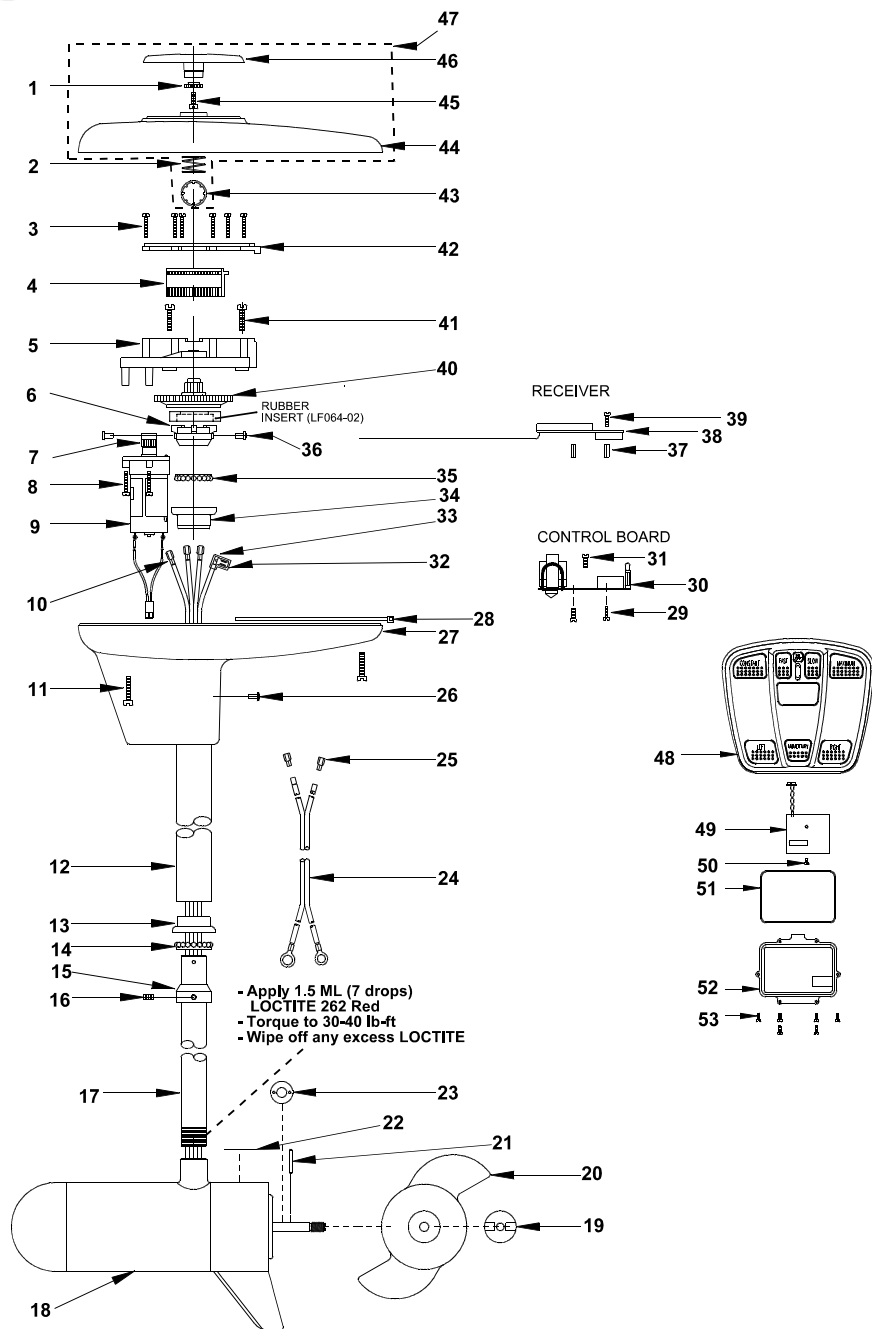

MotorGuide® REPAIR PARTS

Models:
L500RF

SPECIFICATIONS:
Year of Intro 1994
Thrust 55LBS
Volts 24VDC
Amp Draw 0 to 33 amps
Mount 20 Bow
Speeds Variable

QUICK REFERENCE PARTS GUIDE:
MOSFET JF096-08
Motor Seal Kit 6220
Transmitter NP169-01

PARTS ORDERING & TECH ASSISTANCE

MotorGuide Consumer Relations
Phone 918-831-6989
Fax 800-982-8093

Send Returned Goods to:
MotorGuide
605 Hwy 12 West
Starkville, MS 39760

Returned Goods must be accompanied with a Returned Goods Authorization. Contact MotorGuide Consumer Relations to obtain RGA.

KEY#	PART#	DESCRIPTION	KEY#	PART#	DESCRIPTION	KEY#	PART#	DESCRIPTION
1	LF069-04	LAZER GEAR/INDICATOR	18	LF049-08	54" SS COLUMN	38	LF170-01	RECEIVER
2	LF014-01	SPRING/INDICATOR	19	AR099-01	60" SS COLUMN	39	IR133-01	SELF TAPPING SCREW
3	LF141-02	SCREW #4 X 7/8	20	JF397-05	F/O MOTOR	40	LF69-08	LARGE PINION GEAR
4	LF125-01	RACK	21	BR102-01	PROP NUT	41	LF141-03	SCREW #8X3/4
5	LF126-01	RACK GUIDE	22	LF060-04	3.5 NINJA 2 BLADE PROP	42	LF127-01	RACK GUIDE COVER
6	LF064-01	COLUMN COUPLER	23	LF060-04	PROP DRIVE PIN	43	LF098-01	TINNERMAN CLIP
7	LF068-03	PINION GEAR	24	RK171-01	LOWER UNIT DECAL LAZER	44	LF053-29	LAZER T/H COVER ASSY
8	LF141-02	SCREW #4 X 7/8	25	FM007-01	NYLON WASHER .125" THICK	45	LF141-06	SCREW #6X1/2 PLASTIC
9	LF3126-02	DRIVE MOTOR ASSY 24V	26	FM005-01	BATTERY CABLE ASY	46	LF078-09	LAZER INDICATOR
10	PM160-01	TERMINAL	27	LF111-02	TERMINAL	47	LF053-29	LAZER T/H COVER ASSY
11	LF141-04	SCREW #8 X 1"	28	LF004-03	POP RIVET .126-.187 D6	48	NP300-05	LAZER PEDAL ASY
12	AF165-06	(46") OUTER TUBE	29	AF030-01	T/H BASE	49	NP157-01	TRANSMITTER
	AF165-07	(30") OUTER TUBE	30	AF141-01	CABLE TIE	50	NP133-01	SCREW
	AF165-08	(36") OUTER TUBE	31	AF141-01	SCREW, SELF TAPPING	51	NP063-02	GASKET ORING
	AF165-01	(13") OUTER TUBE	32	LF157-02	LAZER 24V ES/RF BOARD	52	NP053-03	BATTERY DOOR
13	AF007-01	RETAINER/BEARING CUP	33	AF141-01	SELF TAPPING SCREW	53	AF135-01	BATTERY
14	AF005-01	BEARING	34	BR161-03	20-14 FLAG TERM/STRIP G2			
15	AF006-01	RETAINER/BEARING	35	AT080-01	INSULATING SLEEVE			
16	AF143-01	SET SCREW	36	FM007-01	BEARING CUP			
17	LF049-03	36" SS COLUMN	37	FM005-01	BALL BEARING			
	LF049-04	42" SS COLUMN		LF111-01	POP RIVET .376-.500 D6			
	LF049-05	50" SS COLUMN		LF102-03	STANDOFF			

PARTS NOT ILLUSTRATED
LF056-08 TOP HOUSING DECAL